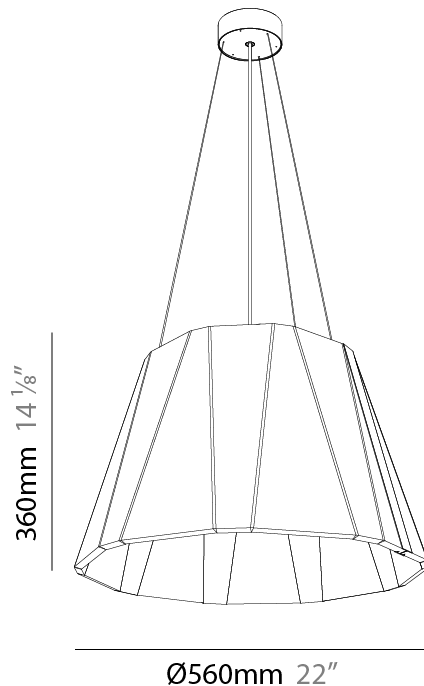

PHYSICAL

Shape: Cone
Diameter (mm): 560
Diameter (in): 22 1/8
Height (mm): 360
Height (in): 14 3/8
Weight (kg): 4.0
Diffuser: [Clear / Microprism / Clear Microprism](#)
Fixture Finish: [SSR / BKV / CWI / CRY / HAB / UFT / ITA / RUA / FTG / MYG / LOD / PUS / FRO / FUP / KIA / POP / BLS / SPG / MEY / GOH / CHC / COM / ABZ / JAG / OBR / MOS / ROR](#)
Holder Finish: [SSR / BKV / CWI / CRY / HAB / LAG / UFT / ITA / RUA / RUR / MIC / FTG / MYG / TWT / LOD / PUS / FRO / FUP / KIA / POP / BLS / SPG / MEY / GOH / GUM / CHC / COM / ABZ / JAG](#)
Acoustic Finish: [SFW / CYW / SEE / SYN / MTS / PMB / TTN / CYB / STO / DPE / BES / SHB / ARE / ANE / VRD / CRF](#)
Fixture Material: Acoustic
Primary Material: Acoustic
Cable Details: [2000mm/78 3/4" or 6000mm/236 1/4" Cable, - Black, Orange, Red, Transparent and White](#)

ELECTRICAL

Lamp Type: LED
Input Wattage (W): 34
Total Output Wattage (W): 30.9
Dimming: Tri-Mode (Non-Dimming and Phase Dimming (120Vac only) and 0-10V Dimming)
Driver Included: Yes
Driver Location: Integrated
Driver Type: Constant Current - Universal
Driver Class: Class 2
Input Voltage (V): 120 - 277
Upon Request: [MATTER Dimming / DALI Dimming (Remote)](#)

LED

Color Temperature (°K): [2700 / 3000 / 3500 / 4000](#)
Max. Delivered Lumen (lm): Max 4654
CRI: >90 CRI
Lamp Life (hrs): 50000

OPTICAL

RATINGS AND CERTIFICATIONS

Certified By: Certified for North American Standards
IP rating: IP20