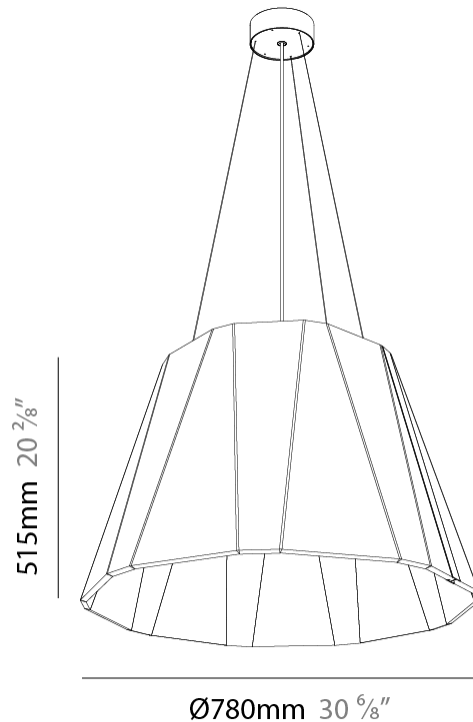

PHYSICAL

Shape: Cone
Diameter (mm): 780
Diameter (in): 30 ¹¹/₁₆
Height (mm): 515
Height (in): 20 ¹/₄
Weight (kg): 8.0

Diffuser: [Clear / Microprism / Clear Microprism](#)
Fixture Finish: [SSR / BKV / CWI / CRY / HAB / UFT / ITA / RUA / FTG / MYG / LOD / PUS / FRO / FUP / KIA / POP / BLS / SPG / MEY / GOH / CHC / COM / ABZ / JAG / OBR / MOS / ROR](#)
Holder Finish: [SSR / BKV / CWI / CRY / HAB / LAG / UFT / ITA / RUA / RUR / MIC / FTG / MYG / TWT / LOD / PUS / FRO / FUP / KIA / POP / BLS / SPG / MEY / GOH / GUM / CHC / COM / ABZ / JAG](#)
Acoustic Finish: [SFW / CYW / SEE / SYN / MTS / PMB / TTN / CYB / STO / DPE / BES / SHB / ARE / ANE / VRD / CRF](#)
Fixture Material: Acoustic
Primary Material: Acoustic
Cable Details: 2000mm/78 3/4" or 6000mm/236 1/4" Cable, - Black, Orange, Red, Transparent and White

ELECTRICAL

Lamp Type: LED
Input Wattage (W): 72
Total Output Wattage (W): 65.4
Dimming: Tri-Mode (Non-Dimming and Phase Dimming (120Vac only) and 0-10V Dimming)
Driver Included: Yes
Driver Location: Integrated
Driver Class: Class 2
Input Voltage (V): 120 - 277
Upon Request: MATTER Dimming / DALI Dimming (Remote)

LED

Color Temperature (°K): [2700 / 3000 / 3500 / 4000](#)
Max. Delivered Lumen (lm): Max 10297
CRI: >90 CRI
Lamp Life (hrs): 50000

OPTICAL

RATINGS AND CERTIFICATIONS

Certified By: Certified for North American Standards
IP rating: IP20